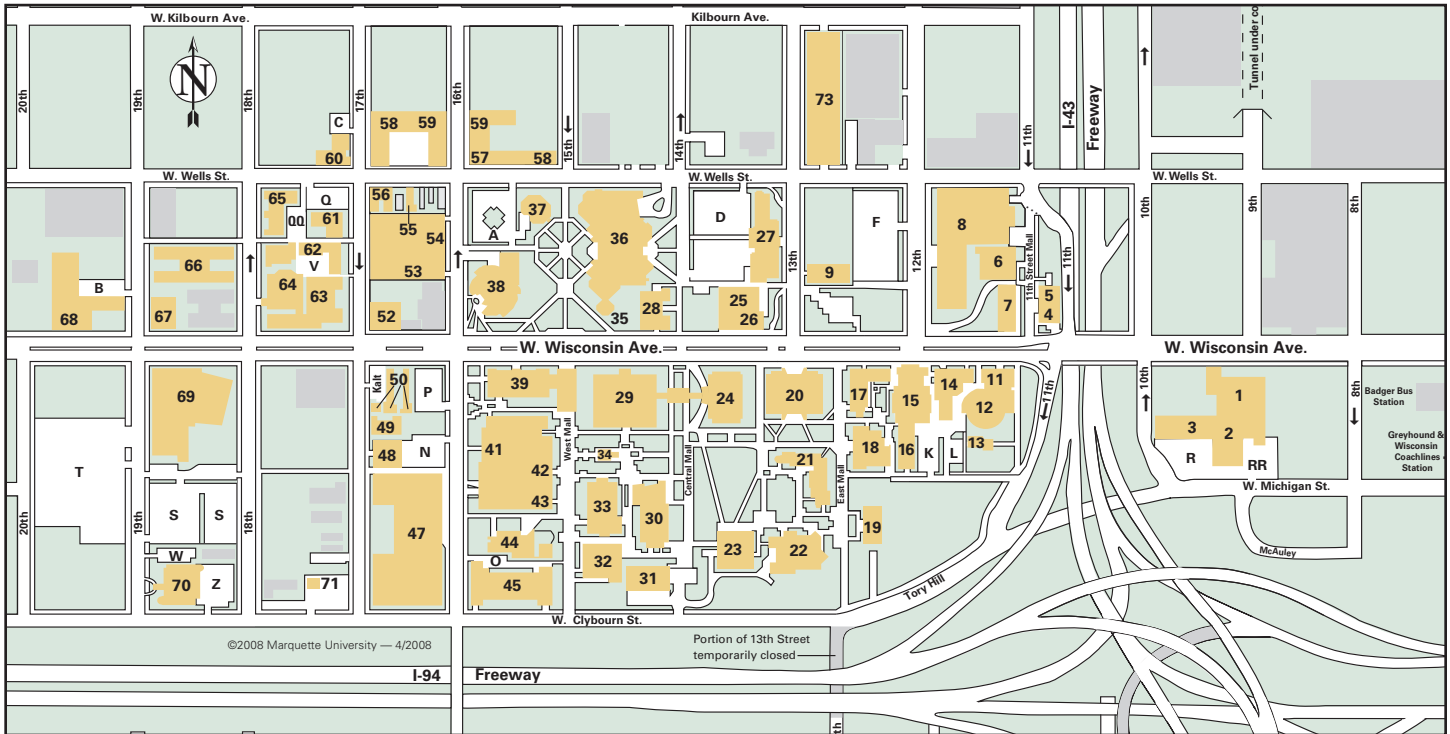

Marquette University Campus Map

Academic/Administrative Buildings

500 North Building	70
707 Building, College of Professional Studies	7
1700 Building	60
Academic Support Facility	62
Carpenter Tower	4
Clark Hall, College of Nursing	44
Coughlin Hall	21
Cramer Hall	41
Cudahy Hall	20
Dentistry, School of	69
Haggerty Hall, College of Engineering, & Olin Engineering Center	39
Helpfer Building	65
Holthusen Hall, Graduate School	26
Jesuit Residence	28
Johnston Hall, Diederich College of Communication	14
Krueger Child Care Center	61
Lalumiere Language Hall	23
Marquette Hall, Klingler College of Arts and Sciences	17
Marquette Neighborhood Health Center	67
O'Hara Hall	13
Public Safety	54
Schroeder Complex, College of Health Sciences, College of Education	42
Sensenbrenner Hall, Law School	11
Service Building	31
Service Garage	71

Churches/Chapels

Chapel of the Holy Family	35
Gesu Church, a Jesuit-sponsored parish	15
Gesu Parish Center	16
St. Joan of Arc Chapel	34

Libraries

Law Library/Legal Research Center	12
Memorial Library	29
Raynor Library	24

Parking Structures

16th Street Parking Structure	53
18th Street Parking Structure	64
Wells Street Parking Structure	73

Art/Entertainment/Recreation Facilities

Alumni Memorial Union, University Information & Visitors Center	36
Campus Town	59
Gymnasium, Marquette	45
Haggerty Museum of Art	19
Helpfer Tennis Stadium & Recreation Center	47
Helpfer Theatre	22

Al McGuire Center	8
Rec Plex	2
Union Sports Annex	57
Valley Fields (not shown)	72
Varsity Theatre	25
Weasler Auditorium	37

Residence Halls

Abbottsford Hall	9
Carpenter Tower Hall	5
Cobeen Hall	6
Mashuda Hall	68
McCormick Hall	38
O'Donnell Hall	66
Schroeder Hall	27
Straz, Jr., David A., Tower	1