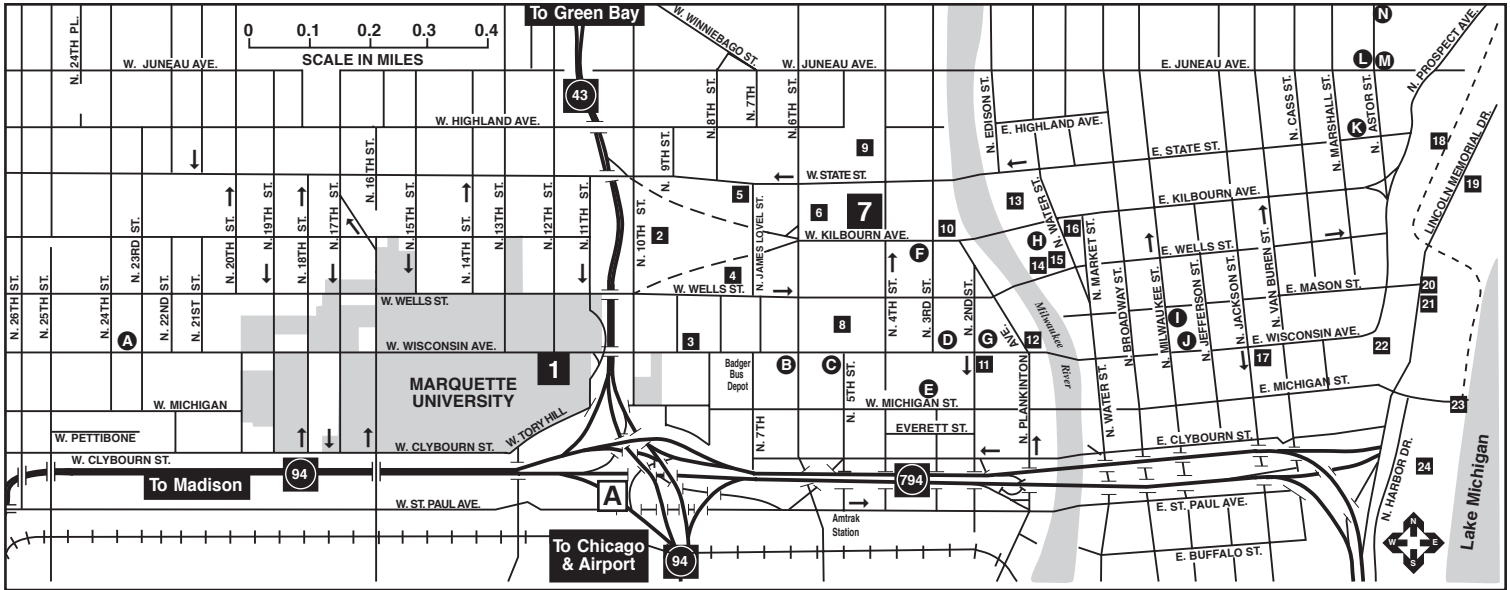

MID-YEAR COMMENCEMENT 2009

MARQUETTE UNIVERSITY AND DOWNTOWN MILWAUKEE

POINTS OF INTEREST ■

1. **Church of the Gesu**
1145 W. Wisconsin Ave.
2. Milwaukee County Courthouse
901 N. 9th St.
3. Milwaukee Public Library
814 W. Wisconsin Ave.
4. Milwaukee Public Museum & Humphrey IMAX Dome Theater
800 W. Wells St.
5. Milwaukee Police Department
749 W. State St.
6. Milwaukee Theatre
500 W. Kilbourn Ave.
7. **U.S. Cellular Arena**
400 W. Kilbourn Ave.
8. Midwest Airlines Center
400 W. Wisconsin Ave.
9. Bradley Center
1001 N. 4th St.
10. Milwaukee Co. Historical Society
910 N. 3rd St.
11. The Shops of Grand Avenue
275 W. Wisconsin Ave.
12. Riverside Theater
116 W. Wisconsin Ave.
13. Marcus Center for the Performing Arts
929 N. Water St.
14. Milwaukee Repertory Theater
108 E. Wells St.
15. Pabst Theater
144 E. Wells St.
16. City Hall
200 E. Wells St.
17. Federal Courthouse
517 E. Wisconsin Ave.
18. Bike Trail
19. McKinley Marina
1750 N. Lincoln Memorial Dr.
20. War Memorial Center
750 N. Lincoln Memorial Dr.
21. Milwaukee Art Museum
700 N. Art Museum Dr.
22. Betty Brinn Children's Museum
929 E. Wisconsin Ave.
23. Discovery World at Pier Wisconsin
500 N. Harbor Dr.
24. Henry W. Maier Festival Park
(Summerfest Grounds)
200 N. Harbor Dr.

© 2009 Marquette University

HOTELS WITHIN A 10-MILE RADIUS — NOT SHOWN

Brookfield Suites Hotel and Convention Center
1200 S. Moorland Road
(262) 782-2900
(800) 444-6404

Sheraton Milwaukee Brookfield Hotel
375 S. Moorland Road
(262) 786-1100
(800) 325-3535