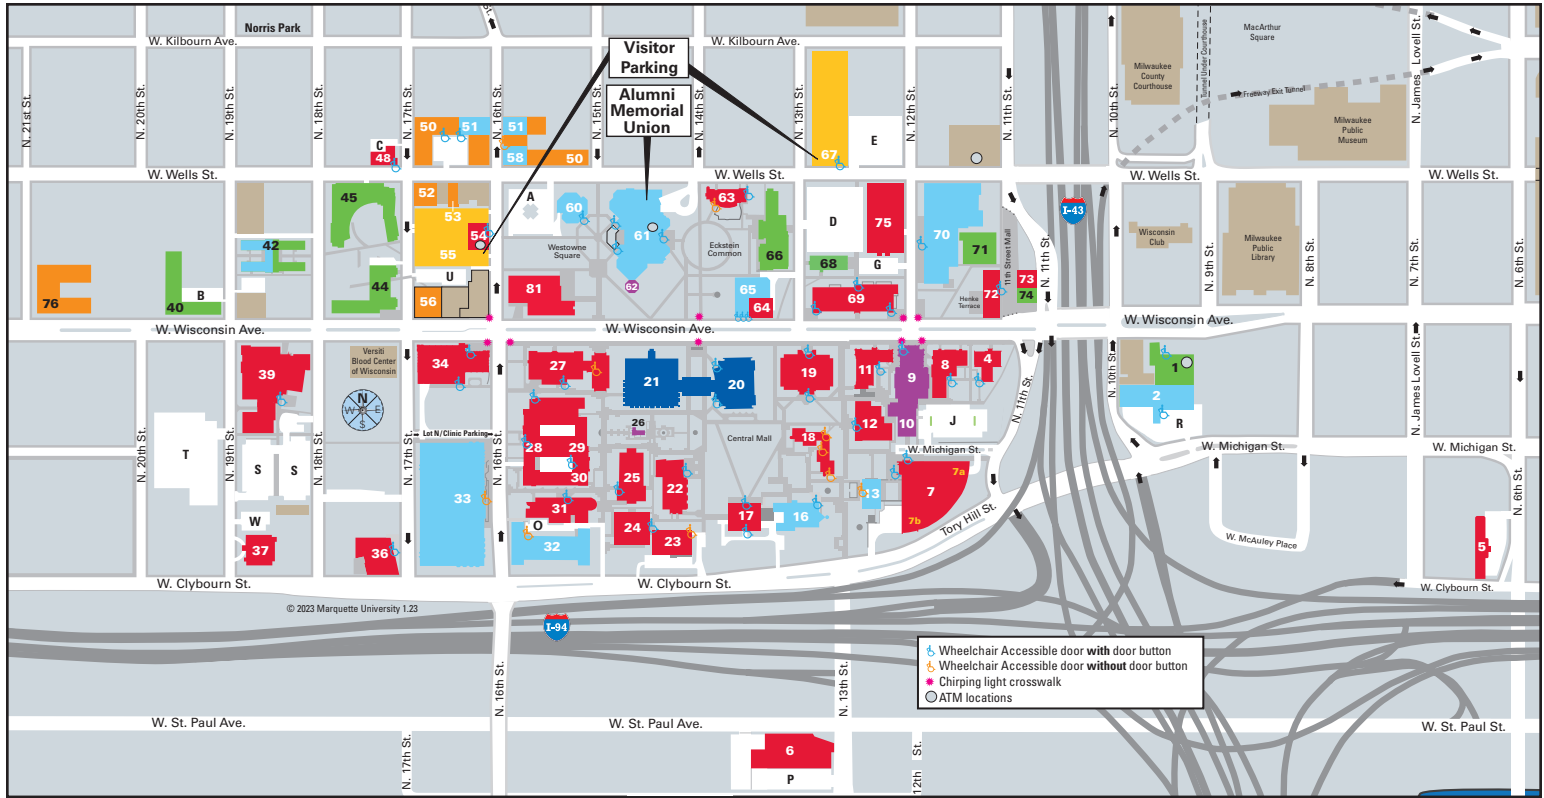

# MARQUETTE UNIVERSITY – Visitor Campus Map